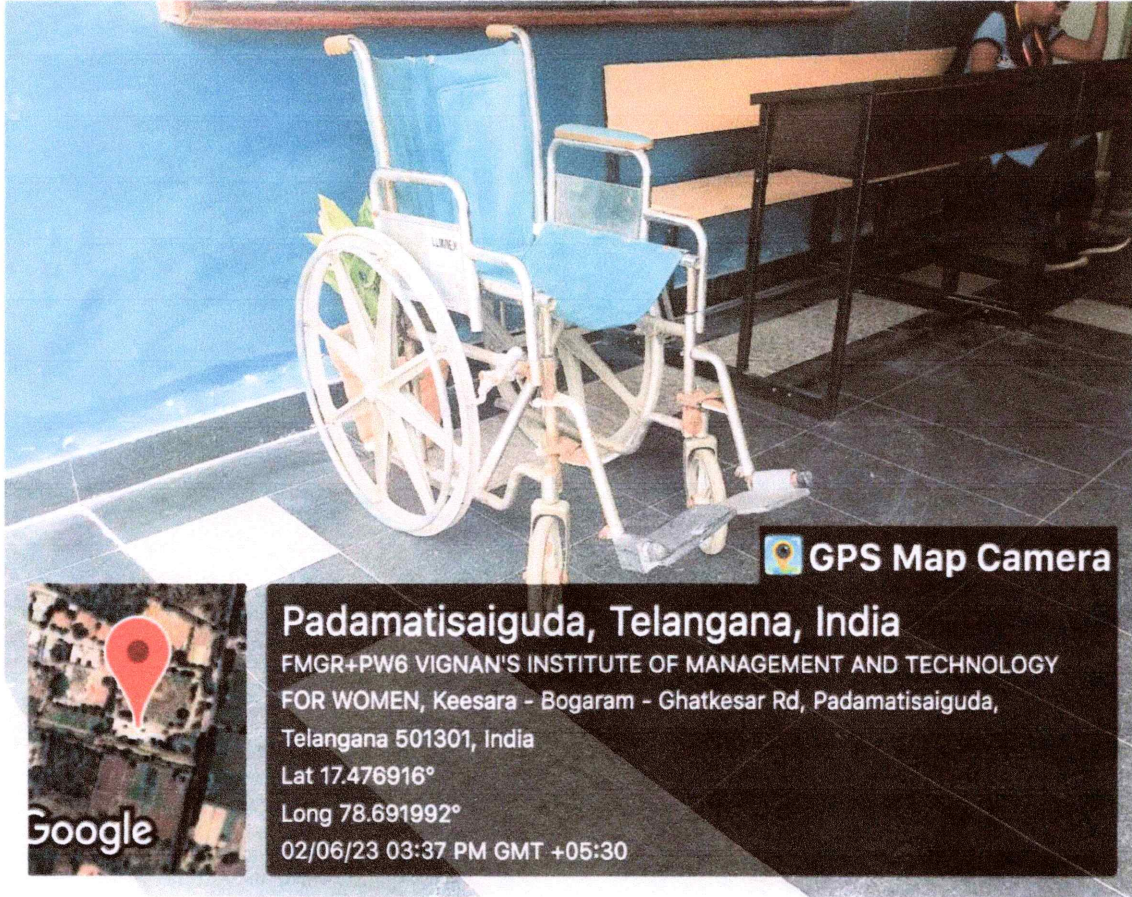

VIGNAN'S INSTITUTE OF MANAGEMENT AND TECHNOLOGY FOR WOMEN

Sponsored by Lavu Educational Society, Approved by AICTE, New Delhi & Affiliated to JNTUH, Hyderabad.
Kondapur (V), Ghatkesar (M), Medchal - Malkajiri (D) - 501 301 Phone: +91 96529 10002/3

Accredited By

GPS Map Camera

Padamatisaiguda, Telangana, India

FMGR+PW6 VIGNAN'S INSTITUTE OF MANAGEMENT AND TECHNOLOGY
FOR WOMEN, Keesara - Bogaram - Ghatkesar Rd, Padamatisaiguda,
Telangana 501301, India

Lat 17.476916°

Long 78.691992°

02/06/23 03:37 PM GMT +05:30

Google

Wheel Chair